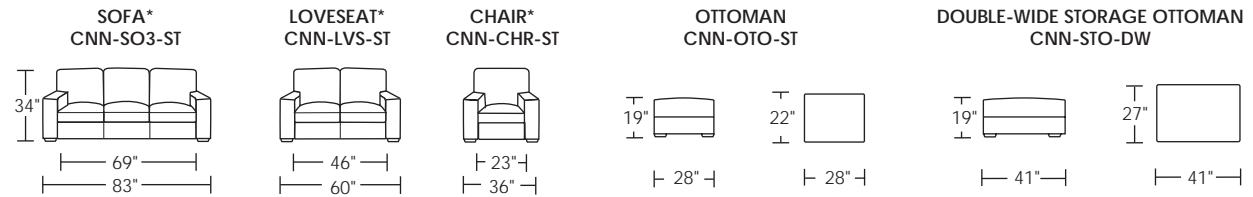

**CONNOR featuring the Tiffany 24/7™**

**Standard Comfort Sleeper™ Features:**

- Luxurious sleeping with no springs, no bars and no sagging
- Room to stretch out with true 80 inches of bedroom-length sleeping surface
- Ultimate comfort on five inches of plush, high-density foam
- Peace of mind with spill, dirt and germ-resistant anti-microbial Crypton® mattress protection
- Full body support on the patented Tiffany 24/7™ platform sleep system
- Available in King, Queen Plus, Queen, Full, Twin and Cot bed sizes
- Complete choice from over 200 leather, Ultrasuede® and Life Fabric™ options
- Zero wall clearance
- Under sofa dust covers keeps dust and dirt from ever touching the mattress
- Space saving engineering means getting a bigger bed in a smaller room
- All hardwood frames
- Quick-ship delivery
- Lifetime warranty on frame & suspension
- Double-needle top stitching
- Loose back & seat cushions

\*Advanced unidirectional suspension system

Scale: 1/8 inch = 1 foot

All dimensions are approximate and subject to change  
 Specify components from the sitting position

Comfort Sleepers™ utilize the Tiffany 24/7™ Convertible mechanism, U.S. Patent #4737996 and #6904628  
 Note: arm height for this frame is measured at the highest point of the arm