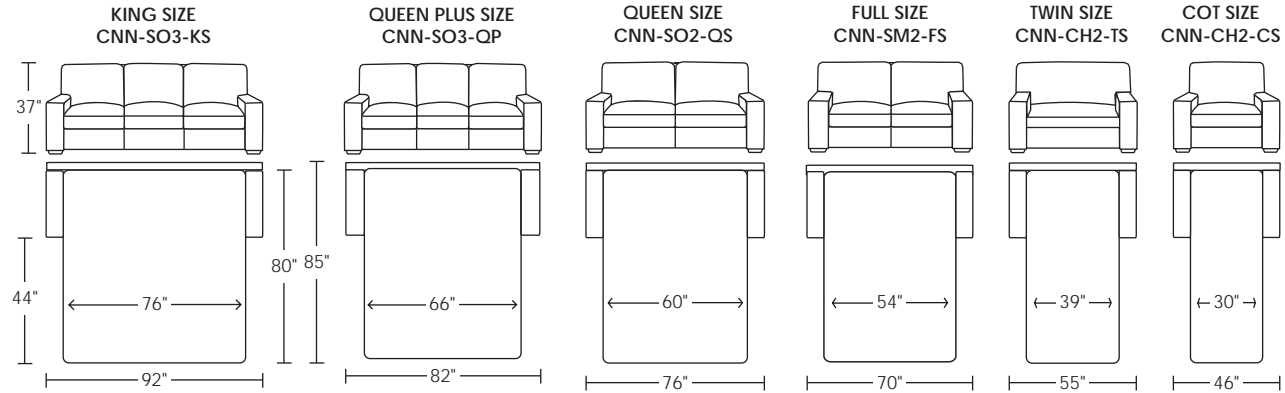

**CONNOR featuring the Tiffany 24/7™**

**Standard Comfort Sleeper™ Features:**

- Luxurious sleeping with no springs, no bars and no sagging
- Room to stretch out with true 80 inches of bedroom-length sleeping surface
- Ultimate comfort on five inches of plush, high-density foam
- Peace of mind with spill, dirt and germ-resistant anti-microbial Crypton® mattress protection
- Full body support on the patented Tiffany 24/7™ platform sleep system
- Available in King, Queen Plus, Queen, Full, Twin and Cot bed sizes
- Complete choice from over 200 leather, Ultrasuede® and Life Fabric™ options
- Zero wall clearance
- Under sofa dust covers keeps dust and dirt from ever touching the mattress
- Space saving engineering means getting a bigger bed in a smaller room
- All hardwood frames
- Quick-ship delivery
- Lifetime warranty on frame & suspension
- Double-needle top stitching
- Loose back & seat cushions

**Stationary Products:**

- Sofa
- Loveseat
- Chair
- Push arm recliner
- Ottoman
- Double-wide storage ottoman
- Ottoman casters available

**Comfort Sleeper™ Options:**

- Wood legs available in espresso, cognac or walnut finish
- Extra firm mattress available

\*Advanced unidirectional suspension system

Scale: 1/8 inch = 1 foot

All dimensions are approximate and subject to change  
 Specify components from the sitting position

Comfort Sleepers™ utilize the Tiffany 24/7™ Convertible mechanism, U.S. Patent #4737996 and #6904628  
 Note: arm height for this frame is measured at the highest point of the arm