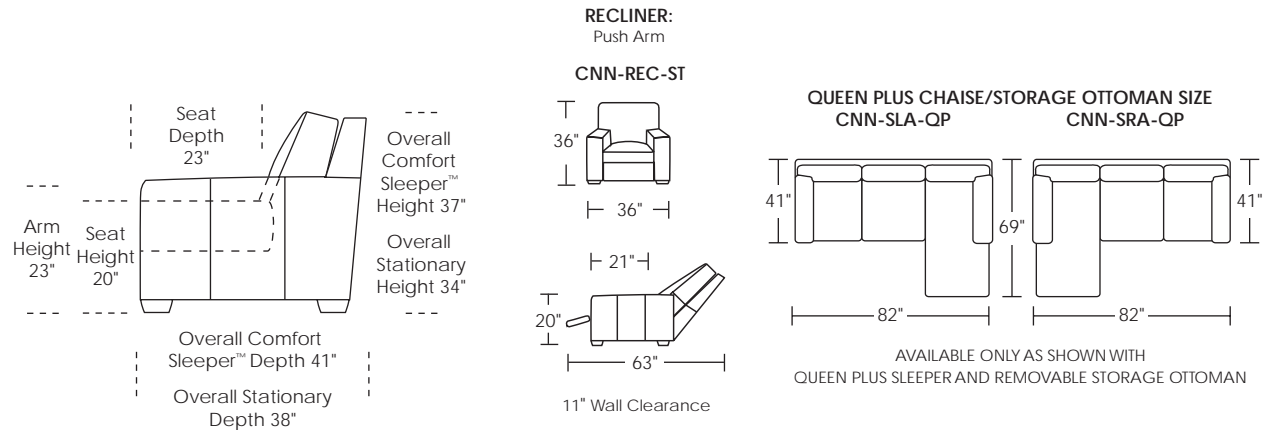

**CONNOR featuring the Tiffany 24/7™**

**Standard Comfort Sleeper™ Features:**

- Luxurious sleeping with no springs, no bars and no sagging
- Room to stretch out with true 80 inches of bedroom-length sleeping surface
- Ultimate comfort on five inches of plush, high-density foam
- Peace of mind with spill, dirt and germ-resistant anti-microbial Crypton® mattress protection
- Full body support on the patented Tiffany 24/7™ platform sleep system
- Available in King, Queen Plus, Queen, Full, Twin and Cot bed sizes
- Complete choice from over 200 leather, Ultrasuede® and Life Fabric™ options
- Zero wall clearance
- Under sofa dust covers keeps dust and dirt from ever touching the mattress
- Space saving engineering means getting a bigger bed in a smaller room
- All hardwood frames
- Quick-ship delivery
- Lifetime warranty on frame & suspension
- Double-needle top stitching
- Loose back & seat cushions

\*Advanced unidirectional suspension system

Scale: 1/8 inch = 1 foot

All dimensions are approximate and subject to change  
 Specify components from the sitting position

Comfort Sleepers™ utilize the Tiffany 24/7™ Convertible mechanism, U.S. Patent #4737996 and #6904628  
 Note: arm height for this frame is measured at the highest point of the arm